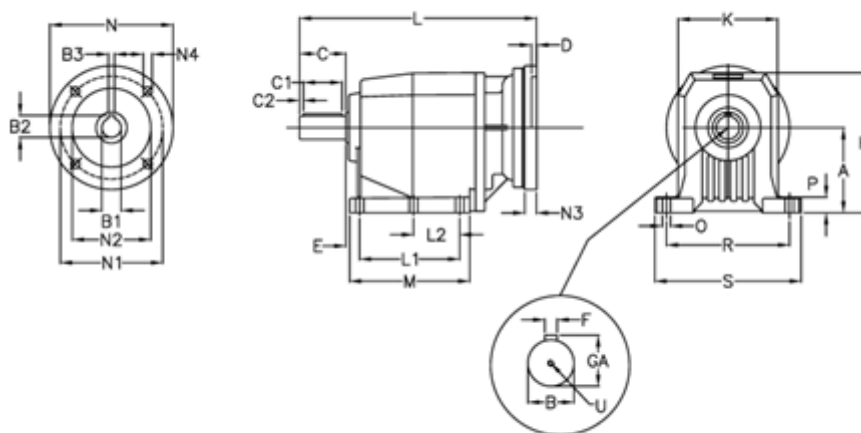

Article number: 40600802051250

Description: Helical gearbox
C802P-20,5-P132B5

Measures

A = 250	D = 5.0	L2 = 0.0	P = 35
B = 80	E = 33	M = 277.0	R = 370
B1 = 38	F = 22	N = 300	S = 440
B2 = 41.3	GA = 85.0	N1 = 265	U = M20x42
B3 = 10	H = 420	N2 = 230	
C = 140	K = 320	N3 = 16	
C1 = 110	L = 579.5	N4 = 14	
C2 = 15	L1 = 210.0	O = 26	